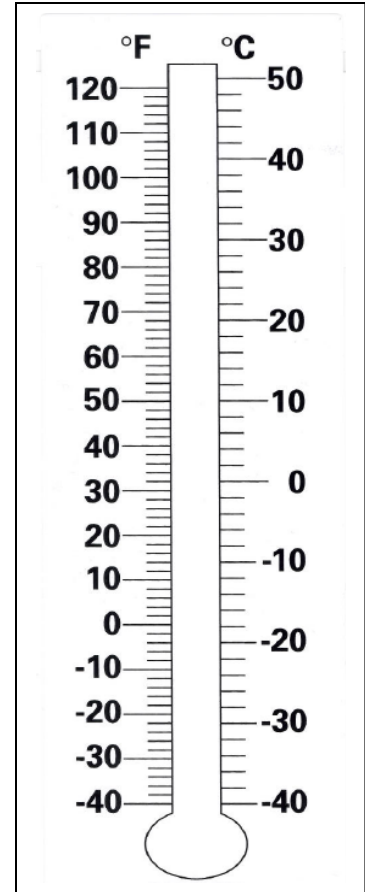

# Homework Assignment 3C1

(To be used following Lesson 15)

Name: \_\_\_\_\_ Date: \_\_\_\_\_

1. Shade the thermometer to show the temperature of 32 degrees Celsius.

2. What clothing is appropriate to wear at this temperature? Explain your choice.